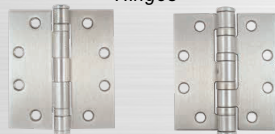

Fire rated Knob
Handle

Fire Rated Lever
Handle

Functions :
10 Passage
15 Exit
17 Dummy, single
42 Privacy
51 Office
53 Entry
60 Store
70 Classroom
80 Storeroom
82 Institution

Heavy duty Door
closer

Heavy duty
Hinges

Continuous
Hinges

Fire rated
Exit Bars

Handle set trims

Adams Rite
Deadbolt

Adams Rite
Deadlatch, Push
paddle

Mortise cylinder,
Thump turns

Patio door lock &
handle

Window crank