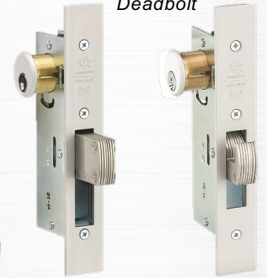

Mortise Lockset

High security
Mortise cylinder

Fire rated HS
Deadbolt

Functions
51 Single cylinder
60 Double cylinder

Double Lock on
single set

Functions
10 Passage, single locking
80 Storeroom, double locking

Fire rated Knob
Handle

Fire Rated Lever
Handle

Functions :
10 Passage
15 Exit
17 Dummy, single
42 Privacy
51 Office
53 Entry
60 Store
70 Classroom
80 Storeroom
82 Institution

Heavy duty Door
closer

Heavy duty
Hinges

Continuous
Hinges

Fire rated
Exit Bars

Handle set trims

Adams Rite
Deadbolt

Adams Rite
Deadlatch, Push
paddle

Mortise cylinder,
Thump turns

Patio door lock &
handle

Window crank