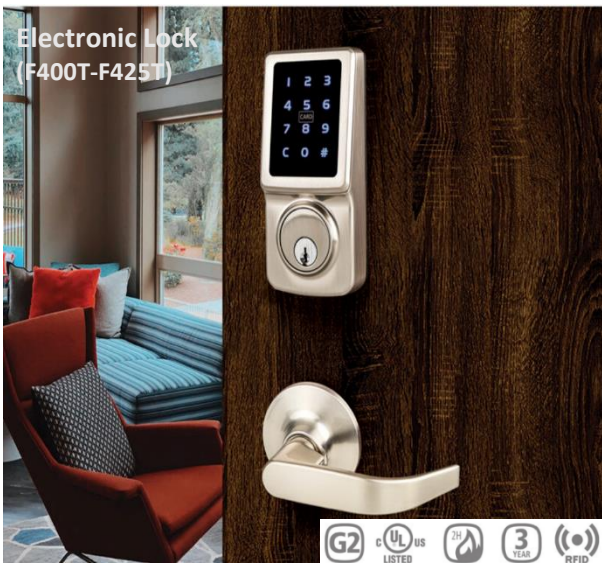

Electronic Lock
(F400T-F425T)

MAPLE4U RESIDENTIAL COLLECTIONS