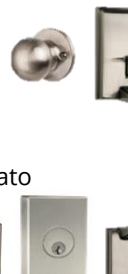

MAPLE4U RESIDENTIAL COLLECTIONS

Eufy | Arlo | Ring | Nest

Finishes:
C15, C26D

Finishes:
C15, C19,
C26D, C3,
C5, C32D

Finishes:
C15, C19, C26D, C3

Finishes:
C15, C15A, C3

Finishes:
C15, C19, C26D

Finishes:
C15, C15A, C26D

Finishes:
C15, C19, C26D

Finishes:
C26D, C3

Finishes:
C15, C19, C26D

Finishes:
C15, C19, C26D

Finishes:
C15, C19, C26D, C3, C5

Finishes:
C15, C15A, C3, C5

Finishes:
C15, C19, C26D

200NS High Security Deadbolt

- 51 Single cylinder with thumbturn
- 55 One sided, thumbturn only
- 57 One sided, thumbturn with exterior plate
- 60 Double cylinder

Finishes: C15, C19, C26D, C3, C32D, C5

Giro

- 51 Single cylinder with thumbturn

Finishes: C15, C19, C26D

Quadra

- 51 Single cylinder with thumbturn

Finishes: C15, C19, C26D

Finishes : C15 - Satin Nickel; C19 - Matte Black; C26D - Satin chrome; C3 - Polished Brass; C32D - Satin Stainless Steel; C5 - Antique Brass; C15A - Antique Nickel